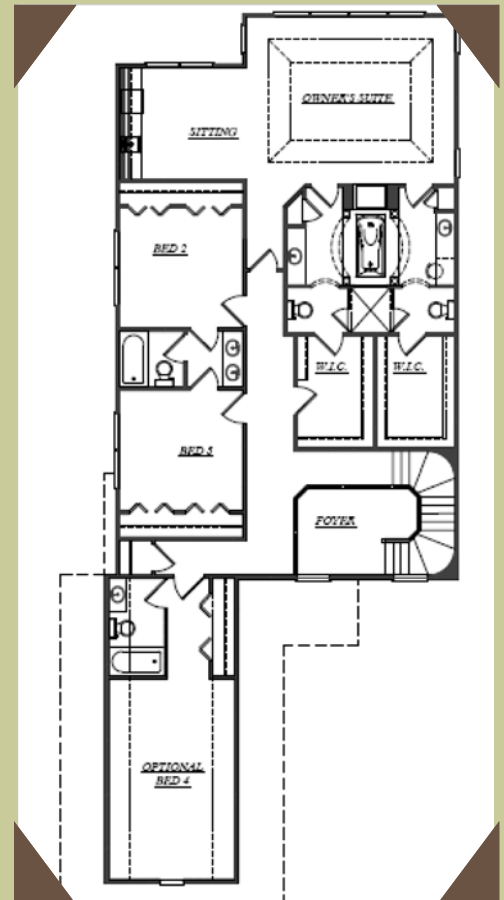

SECOND FLOOR

We reserve the right to alter, modify, change or discontinue plans, pricing and specifications without notice or obligation.