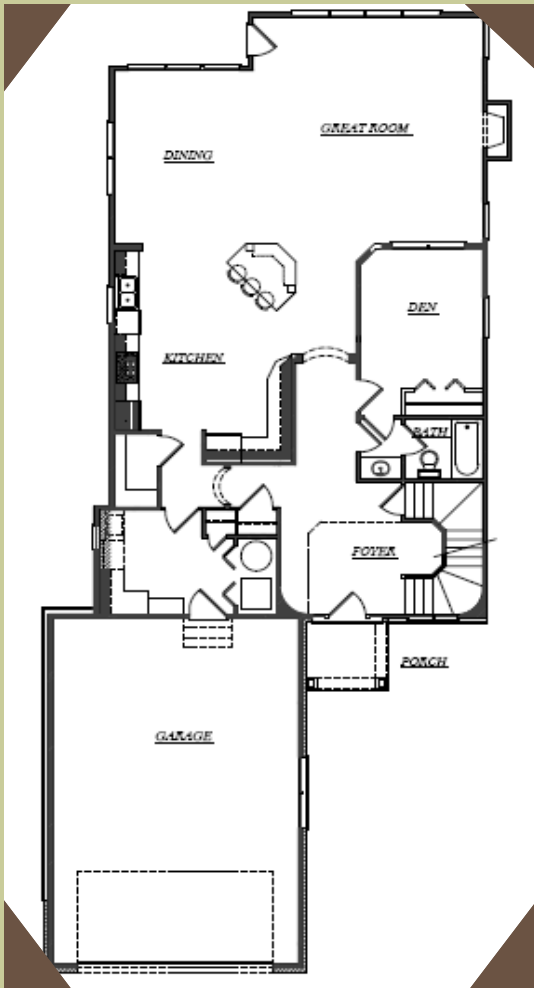

## THE EDGEWATER

Fabulous Lake Living!  
\$699,900  
November/December Occupancy

- Approximately 3,200 square feet
- 50 feet of sandy shoreline on Lake Erie
- 4 Bedrooms; 4 full baths
- Master suite features his/her bathroom retreats with spacious walk-in closets and private sinks and commodes
- Upgraded Merillat kitchen cabinetry with granite counters
- Oversized 2 car garage
- Only 45 minutes to suburban Detroit areas; 20 minutes to Detroit Metro Airport

## FIRST FLOOR